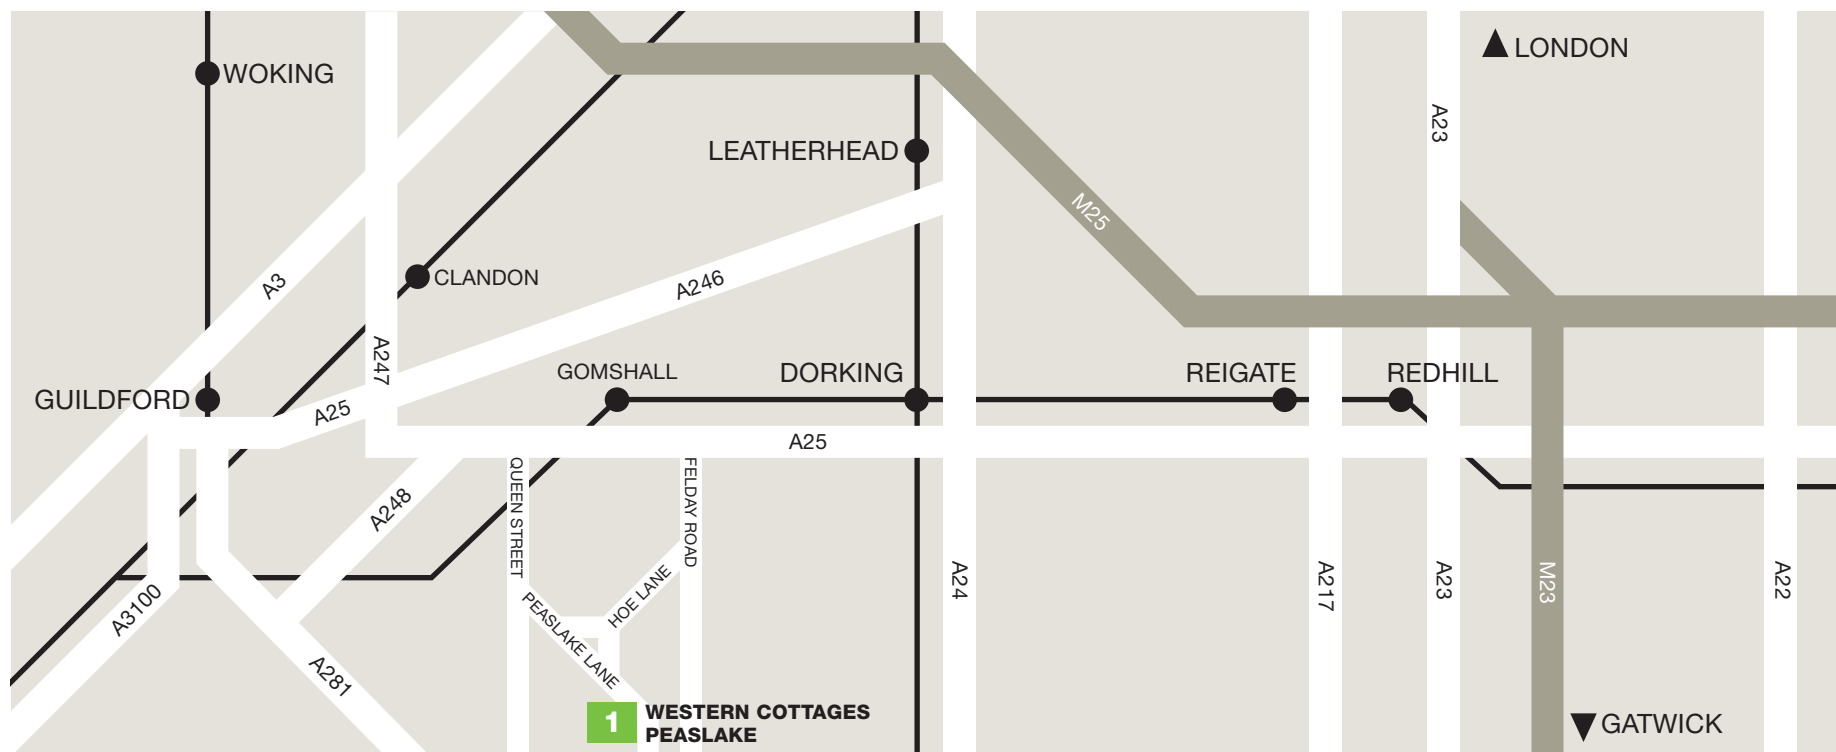

TRUE

TRUE

1 Western Cottages
Ewhurst Road
Peaslake, Surrey
GU5 9RN

T+44 (0)1306 731561
sarah@truedesign.co.uk

By road

From London, approach
via the M25, A3 or A24
and head for the A25

Peaslake is approximately
1 mile south of the A25

By train

From Waterloo, Victoria
or London Bridge

Nearest stations
Guildford, Dorking or
Clandon